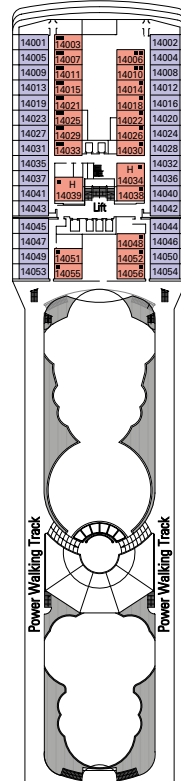

DECK PLAN & ACCOMMODATION

- Sport Deck 16
- Cantata Deck 15
- Capriccio Deck 14
- Vivace Deck 13
- Virtuoso Deck 12
- Adagio Deck 11
- Minuetto Deck 10
- Intermezzo Deck 9
- Forte Deck 8
- Maestoso Deck 7
- Brillante Deck 6
- Grazioso Deck 5
- Andante Deck 4

DECK 16
SPORT

DECK 15
CANTATA

DECK 14
CAPRICCIO

DECK 13
VIVACE

DECK 12
VIRTUOSO

DECK 11
ADAGIO