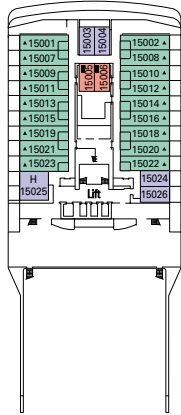

\* Certain cabins have restricted views.

LEGEND

- ▲ Sofa bed
- ◆ Double sofa bed
- 3<sup>rd</sup> bed is a bunk bed
- 3<sup>rd</sup> and 4<sup>th</sup> beds are bunks
- ⌘ Connecting cabins
- H Cabin for people with disabilities

Data and descriptions are subject to change and will be verified at time of booking.

DECK 10  
MINUETTO

DECK 9  
INTERMEZZO

DECK 8  
FORTE

DECK 7  
MAESTOSO

DECK 6  
BRILLANTE

DECK 5  
GRAZIOSO

# DECK PLAN & ACCOMMODATION

- Sport Deck 16
- Cantata Deck 15
- Capriccio Deck 14
- Vivace Deck 13
- Virtuoso Deck 12
- Adagio Deck 11
- Minuetto Deck 10
- Intermezzo Deck 9
- Forte Deck 8
- Maestoso Deck 7
- Brillante Deck 6
- Grazioso Deck 5
- Andante Deck 4

## TECHNICAL CHARACTERISTICS OF THE SHIP

GROSS TONNAGE	92.409 tons
LENGTH	293,80 m
BEAM	32,20 m
HEIGHT	59,64 m
DECKS	16, incl. 13 for guests
LIFTS	13
VOLTAGE (in cabin)	110/220 Volts
MAXIMUM SPEED	22 knots
STABILIZERS	Stabilized with 2 fins
NUMBER OF PASSENGERS	2.550 (on double basis)
NUMBER OF CABINS	1.275
CREW MEMBERS	about 1.014
POOLS	3, incl. 1 for children; 4 whirlpool baths
ENVIRONMENTAL TECHNOLOGY	Energy Saving and Monitoring System