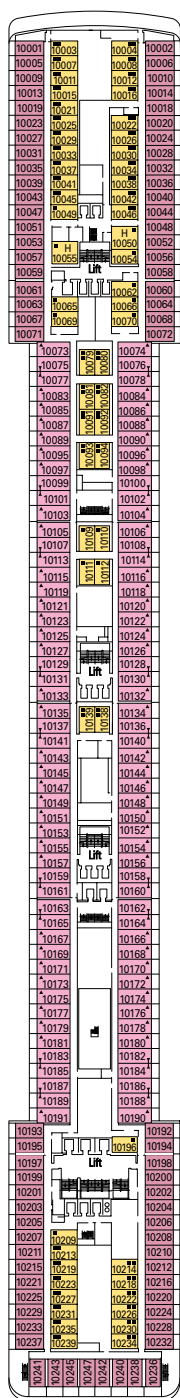

# MSC

CRUISES

MSC MUSICA

TECHNICAL SHEET

CABINS CATEGORIES

<b>1</b>	Inside	<b>4</b>	Ocean View	<b>7</b>	Balcony Cabin	<b>10</b>	Balcony Cabin
<b>2</b>	Inside	<b>5*</b>	Ocean View	<b>8</b>	Balcony Cabin	<b>11</b>	Balcony Cabin
<b>3</b>	Inside	<b>6</b>	Balcony Cabin	<b>9</b>	Balcony Cabin	<b>12</b>	Balcony Suite

- 3<sup>rd</sup> bed available in Cat. 1-2-3-4-5-9-10-11-12
- 4<sup>th</sup> bed available in Cat. 1-2-3-4-5-9

• All cabins have one double bed convertible to two single beds, except cabins for people with disabilities (H).  
(This does not apply to cabin 15025)

\* Certain cabins have restricted views.

LEGEND

- ▲ Sofa bed
- ◆ Double sofa bed
- 3<sup>rd</sup> bed is a bunk bed
- 3<sup>rd</sup> and 4<sup>th</sup> beds are bunks
- ⌘ Connecting cabins
- H Cabin for people with disabilities

Data and descriptions are subject to change and will be verified at time of booking.

DECK 10  
MINUETTO

DECK 9  
INTERMEZZO

DECK 8  
FORTE

DECK 7  
MAESTOSO

DECK 6  
BRILLANTE

DECK 5  
GRAZIOSO