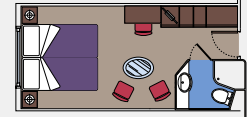

CABIN TYPES

18 Balcony Suites

Double bed can be converted into two single beds.

Air conditioning, spacious wardrobe, bathroom with bathtub, interactive TV, telephone, cable internet connection (for a fee), mini bar, safe deposit box.

806 Balcony Cabins

Double bed can be converted into two single beds.

Air conditioning, bathroom with shower; interactive TV, telephone, cable internet connection (for a fee), mini bar, safe deposit box.

171 Ocean View

Double bed can be converted into two single beds.

Air conditioning, bathroom with shower; interactive TV, telephone, cable internet connection (for a fee), mini bar, safe deposit box.

263 Inside

Double bed can be converted into two single beds.

Air conditioning, bathroom with shower; interactive TV, telephone, cable internet connection (for a fee), mini bar, safe deposit box.

17 Cabins for people with disabilities

Single beds can be converted into a double bed only in cabin 15025.

Air conditioning, bathroom with shower; interactive TV, telephone, cable internet connection (for a fee), mini bar, safe deposit box.

FACILITIES FOR PEOPLE WITH DISABILITIES

Available categories	cat. 1, 2, 3, 5, 6, 8
Cabin door width	83 cm
Bathroom door width	91,5 cm
Size of cabin (floor space)	from ≈17 to ≈40 m²
Size of bathroom	4 m²
Is there a fold-down seat in the shower?	Yes
Height of seat from the floor	45 cm
Does the WC seat have grab rails?	Yes
Are wheelchairs available on board?	In limited numbers on request
Are all decks/public areas accessible?	Yes
Are all lifeboats wheelchair-accessible?	Yes
Do the elevators have deck indicators?	Visual, Audio & Braille
Can severely visually impaired/blind guests be catered for on the cruise?	Only with full-time carer