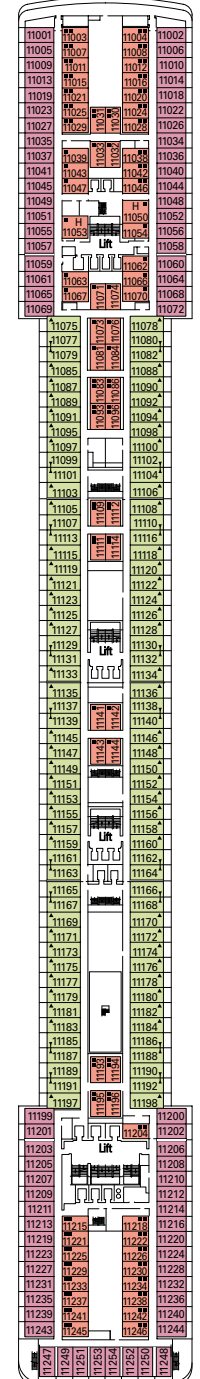

- 3<sup>rd</sup> bed available in Cat. 1-2-3-4-5-9-10-11-12
- 4<sup>th</sup> bed available in Cat. 1-2-3-4-5-9

• All cabins have one double bed convertible to two single beds, except cabins for people with disabilities (H).  
(This does not apply to cabin 15025)

\* Certain cabins have restricted views.

LEGEND

- ▲ Sofa bed
- ◆ Double sofa bed
- 3<sup>rd</sup> bed is a bunk bed
- 3<sup>rd</sup> and 4<sup>th</sup> beds are bunks
- ⌘ Connecting cabins
- H Cabin for people with disabilities

Data and descriptions are subject to change and will be verified at time of booking.

DECK 10  
MINUETTO

DECK 9  
INTERMEZZO

DECK 8  
FORTE

DECK 7  
MAESTOSO

DECK 6  
BRILLANTE

DECK 5  
GRAZIOSO

# DECK PLAN & ACCOMMODATION

- Sport Deck 16
- Cantata Deck 15
- Capriccio Deck 14
- Vivace Deck 13
- Virtuoso Deck 12
- Adagio Deck 11
- Minuetto Deck 10
- Intermezzo Deck 9
- Forte Deck 8
- Maestoso Deck 7
- Brillante Deck 6
- Grazioso Deck 5
- Andante Deck 4