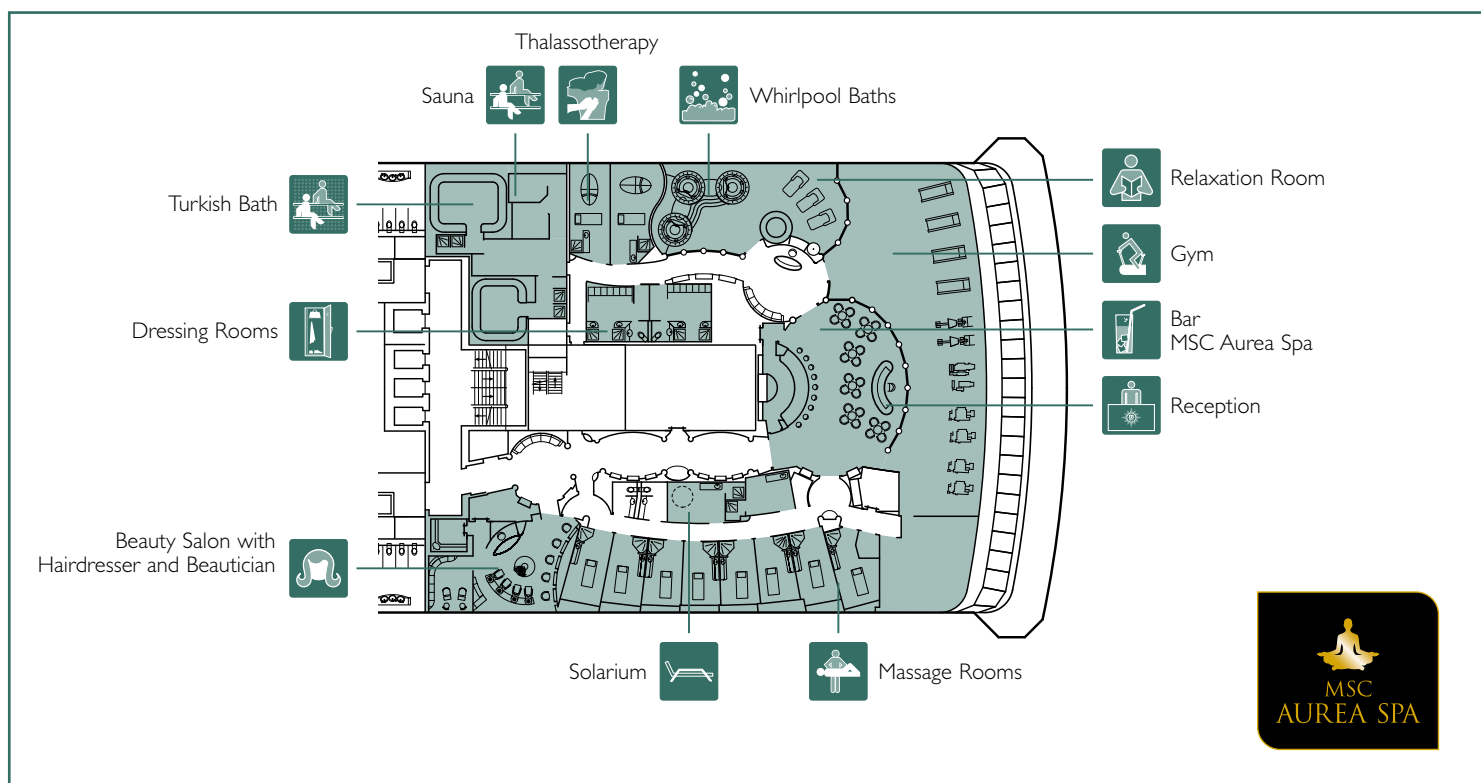

SPA & SPORTS

SPA & RELAX	Seats	Use	Surface (m²)	Deck
MSC AUREA SPA		Beauty farm, beauty parlour, fitness center, bar	1.160	13 Vivace
SOLARIUM		Solarium	800	16 Sport

SPORT ACTIVITIES	Seats	Use	Surface (m²)	Deck
GOLF PRACTICE		Golf practice	68	14 Capriccio
MINIGOLF		Minigolf	54	15 Cantata
POWER WALKING TRACK		Power walking track of 240 m.	575	14 Capriccio
SHUFFLEBOARD		Shuffleboard	354	14 Capriccio / 15 Cantata
SPORT CENTER		Basketball, tennis court, volleyball	474	16 Sport

POOLS	Seats	Use	Surface (m²)	Deck
COPACABANA		Pool area	1.600	13 Vivace
LA SPIAGGIA		Pool area	1.300	13 Vivace