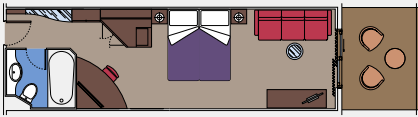

# CABIN TYPES

## 18 Balcony Suites

Balcony suites (≈31 m<sup>2</sup>)

Double bed can be converted into two single beds.

Air conditioning, spacious wardrobe, bathroom with bathtub, interactive TV, telephone, cable internet connection (for a fee), mini bar, safe deposit box.

## 806 Balcony Cabins

Balcony cabins (from ≈17 to ≈23 m<sup>2</sup>)

Double bed can be converted into two single beds.

Air conditioning, bathroom with shower; interactive TV, telephone, cable internet connection (for a fee), mini bar, safe deposit box.