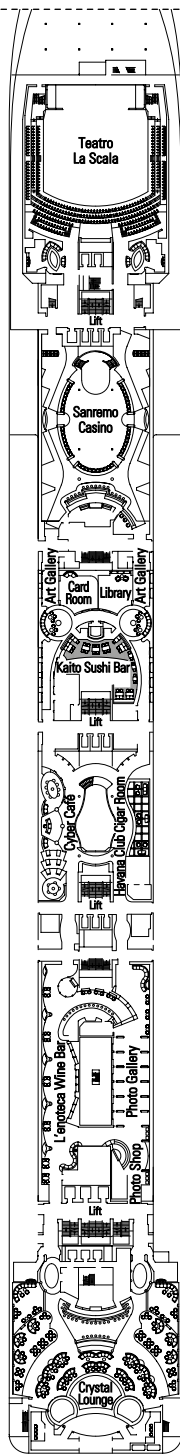

- 3<sup>rd</sup> bed available in Cat. 1-2-3-4-5-9-10-11-12
- 4<sup>th</sup> bed available in Cat. 1-2-3-4-5-9

• All cabins have one double bed convertible to two single beds, except cabins for people with disabilities (H).  
(This does not apply to cabin 15025)

\* Certain cabins have restricted views.

LEGEND

- ▲ Sofa bed
- ◆ Double sofa bed
- 3<sup>rd</sup> bed is a bunk bed
- 3<sup>rd</sup> and 4<sup>th</sup> beds are bunks
- ⌘ Connecting cabins
- H Cabin for people with disabilities

Data and descriptions are subject to change and will be verified at time of booking.

DECK 10  
MINUETTO

DECK 9  
INTERMEZZO

DECK 8  
FORTE

DECK 7  
MAESTOSO

DECK 6  
BRILLANTE

DECK 5  
GRAZIOSO

# DECK PLAN & ACCOMMODATION

- Sport Deck 16
- Cantata Deck 15
- Capriccio Deck 14
- Vivace Deck 13
- Virtuoso Deck 12
- Adagio Deck 11
- Minuetto Deck 10
- Intermezzo Deck 9
- Forte Deck 8
- Maestoso Deck 7
- Brillante Deck 6
- Grazioso Deck 5
- Andante Deck 4