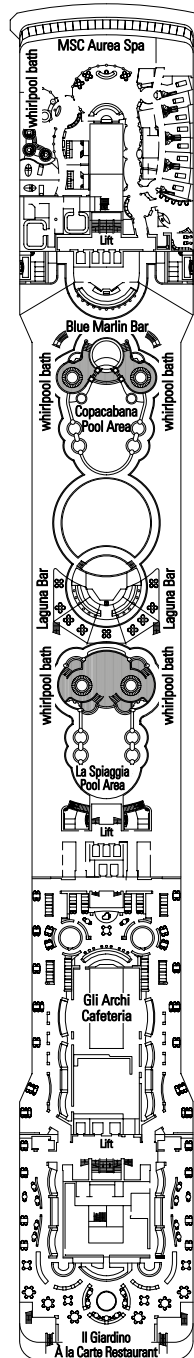

- 3<sup>rd</sup> bed available in Cat. 1-2-3-4-5-9-10-11-12
- 4<sup>th</sup> bed available in Cat. 1-2-3-4-5-9

• All cabins have one double bed convertible to two single beds, except cabins for people with disabilities (H).  
(This does not apply to cabin 15025)

\* Certain cabins have restricted views.

LEGEND

- ▲ Sofa bed
- ◆ Double sofa bed
- 3<sup>rd</sup> bed is a bunk bed
- 3<sup>rd</sup> and 4<sup>th</sup> beds are bunks
- ⌘ Connecting cabins
- H Cabin for people with disabilities

Data and descriptions are subject to change and will be verified at time of booking.

DECK 10  
MINUETTO

DECK 9  
INTERMEZZO

DECK 8  
FORTE

DECK 7  
MAESTOSO

DECK 6  
BRILLANTE

DECK 5  
GRAZIOSO

# DECK PLAN & ACCOMMODATION

- Sport Deck 16
- Cantata Deck 15
- Capriccio Deck 14
- Vivace Deck 13
- Virtuoso Deck 12
- Adagio Deck 11
- Minuetto Deck 10
- Intermezzo Deck 9
- Forte Deck 8
- Maestoso Deck 7
- Brillante Deck 6
- Grazioso Deck 5
- Andante Deck 4