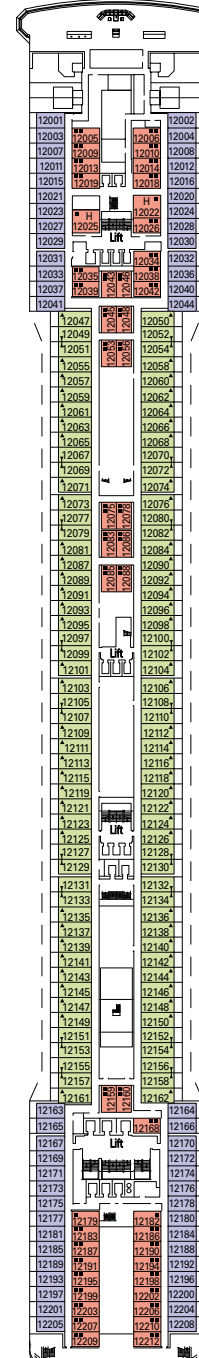

- 3<sup>rd</sup> bed available in Cat. 1-2-3-4-5-9-10-11-12
- 4<sup>th</sup> bed available in Cat. 1-2-3-4-5-9

• All cabins have one double bed convertible to two single beds, except cabins for people with disabilities (H).  
(This does not apply to cabin 15025)

\* Certain cabins have restricted views.

LEGEND

- ▲ Sofa bed
- ◆ Double sofa bed
- 3<sup>rd</sup> bed is a bunk bed
- 3<sup>rd</sup> and 4<sup>th</sup> beds are bunks
- ⌘ Connecting cabins
- H Cabin for people with disabilities

Data and descriptions are subject to change and will be verified at time of booking.

DECK 10  
MINUETTO

DECK 9  
INTERMEZZO

DECK 8  
FORTE

DECK 7  
MAESTOSO

DECK 6  
BRILLANTE

DECK 5  
GRAZIOSO

# DECK PLAN & ACCOMMODATION

- Sport Deck 16
- Cantata Deck 15
- Capriccio Deck 14
- Vivace Deck 13
- Virtuoso Deck 12
- Adagio Deck 11
- Minuetto Deck 10
- Intermezzo Deck 9
- Forte Deck 8
- Maestoso Deck 7
- Brillante Deck 6
- Grazioso Deck 5
- Andante Deck 4