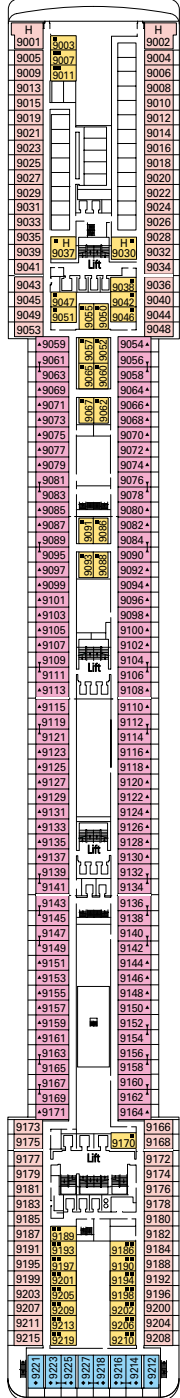

DECK 9
INTERMEZZO