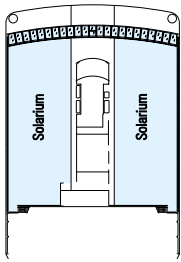

DECK PLAN & ACCOMMODATION

- Sport Deck 16
- Cantata Deck 15
- Capriccio Deck 14
- Vivace Deck 13
- Virtuoso Deck 12
- Adagio Deck 11
- Minuetto Deck 10
- Intermezzo Deck 9
- Forte Deck 8
- Maestoso Deck 7
- Brillante Deck 6
- Grazioso Deck 5
- Andante Deck 4

DECK 16
SPORT

DECK 15
CANTATA

DECK 14
CAPRICCIO

DECK 13
VIVACE

DECK 12
VIRTUOSO

DECK 11
ADAGIO