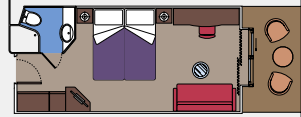

## 18 Balcony Suites

Balcony suites (≈31 m<sup>2</sup>)

Double bed can be converted into two single beds.

Air conditioning, spacious wardrobe, bathroom with bathtub, interactive TV, telephone, cable internet connection (for a fee), mini bar, safe deposit box.

## 806 Balcony Cabins

Balcony cabins (from ≈17 to ≈23 m<sup>2</sup>)

Double bed can be converted into two single beds.

Air conditioning, bathroom with shower; interactive TV, telephone, cable internet connection (for a fee), mini bar, safe deposit box.