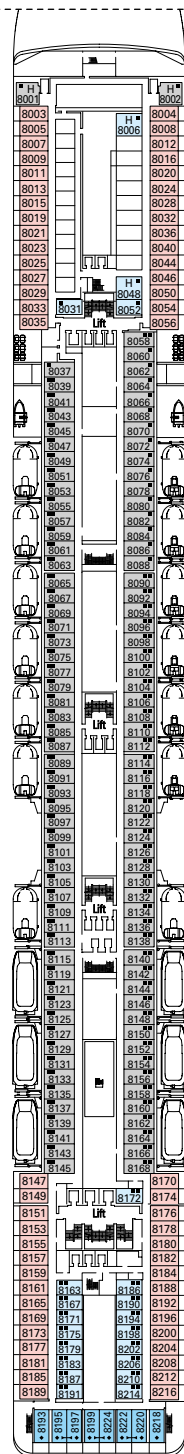

- 3<sup>rd</sup> bed available in Cat. 1-2-3-4-5-9-10-11-12
- 4<sup>th</sup> bed available in Cat. 1-2-3-4-5-9

• All cabins have one double bed convertible to two single beds, except cabins for people with disabilities (H).  
(This does not apply to cabin 15025)

\* Certain cabins have restricted views.

LEGEND

- ▲ Sofa bed
- ◆ Double sofa bed
- 3<sup>rd</sup> bed is a bunk bed
- 3<sup>rd</sup> and 4<sup>th</sup> beds are bunks
- ⌘ Connecting cabins
- H Cabin for people with disabilities

Data and descriptions are subject to change and will be verified at time of booking.

DECK 10  
MINUETTO

DECK 9  
INTERMEZZO

DECK 8  
FORTE

DECK 7  
MAESTOSO

DECK 6  
BRILLANTE

DECK 5  
GRAZIOSO

# DECK PLAN & ACCOMMODATION

- Sport Deck 16
- Cantata Deck 15
- Capriccio Deck 14
- Vivace Deck 13
- Virtuoso Deck 12
- Adagio Deck 11
- Minuetto Deck 10
- Intermezzo Deck 9
- Forte Deck 8
- Maestoso Deck 7
- Brillante Deck 6
- Grazioso Deck 5
- Andante Deck 4