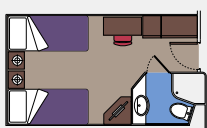

## 806 Balcony Cabins

Balcony cabins (from ≈17 to ≈23 m<sup>2</sup>)

Double bed can be converted into two single beds.

Air conditioning, bathroom with shower; interactive TV, telephone, cable internet connection (for a fee), mini bar, safe deposit box.

## 171 Ocean View

Cabins with porthole (≈16 m<sup>2</sup>)

Double bed can be converted into two single beds.

Air conditioning, bathroom with shower; interactive TV, telephone, cable internet connection (for a fee), mini bar, safe deposit box.

## 263 Inside

Inside cabins (≈13 m<sup>2</sup>)

Double bed can be converted into two single beds.

Air conditioning, bathroom with shower; interactive TV, telephone, cable internet connection (for a fee), mini bar, safe deposit box.