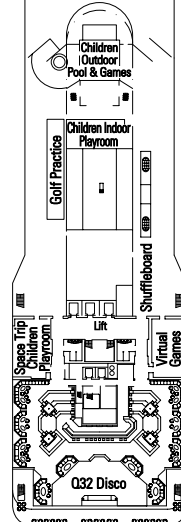

\* Certain cabins have restricted views.

LEGEND

- ▲ Sofa bed
- ◆ Double sofa bed
- 3<sup>rd</sup> bed is a bunk bed
- 3<sup>rd</sup> and 4<sup>th</sup> beds are bunks
- ⌘ Connecting cabins
- H Cabin for people with disabilities

Data and descriptions are subject to change and will be verified at time of booking.

DECK 10  
MINUETTO

DECK 9  
INTERMEZZO

DECK 8  
FORTE

DECK 7  
MAESTOSO

DECK 6  
BRILLANTE

DECK 5  
GRAZIOSO

# DECK PLAN & ACCOMMODATION

- Sport Deck 16
- Cantata Deck 15
- Capriccio Deck 14
- Vivace Deck 13
- Virtuoso Deck 12
- Adagio Deck 11
- Minuetto Deck 10
- Intermezzo Deck 9
- Forte Deck 8
- Maestoso Deck 7
- Brillante Deck 6
- Grazioso Deck 5
- Andante Deck 4